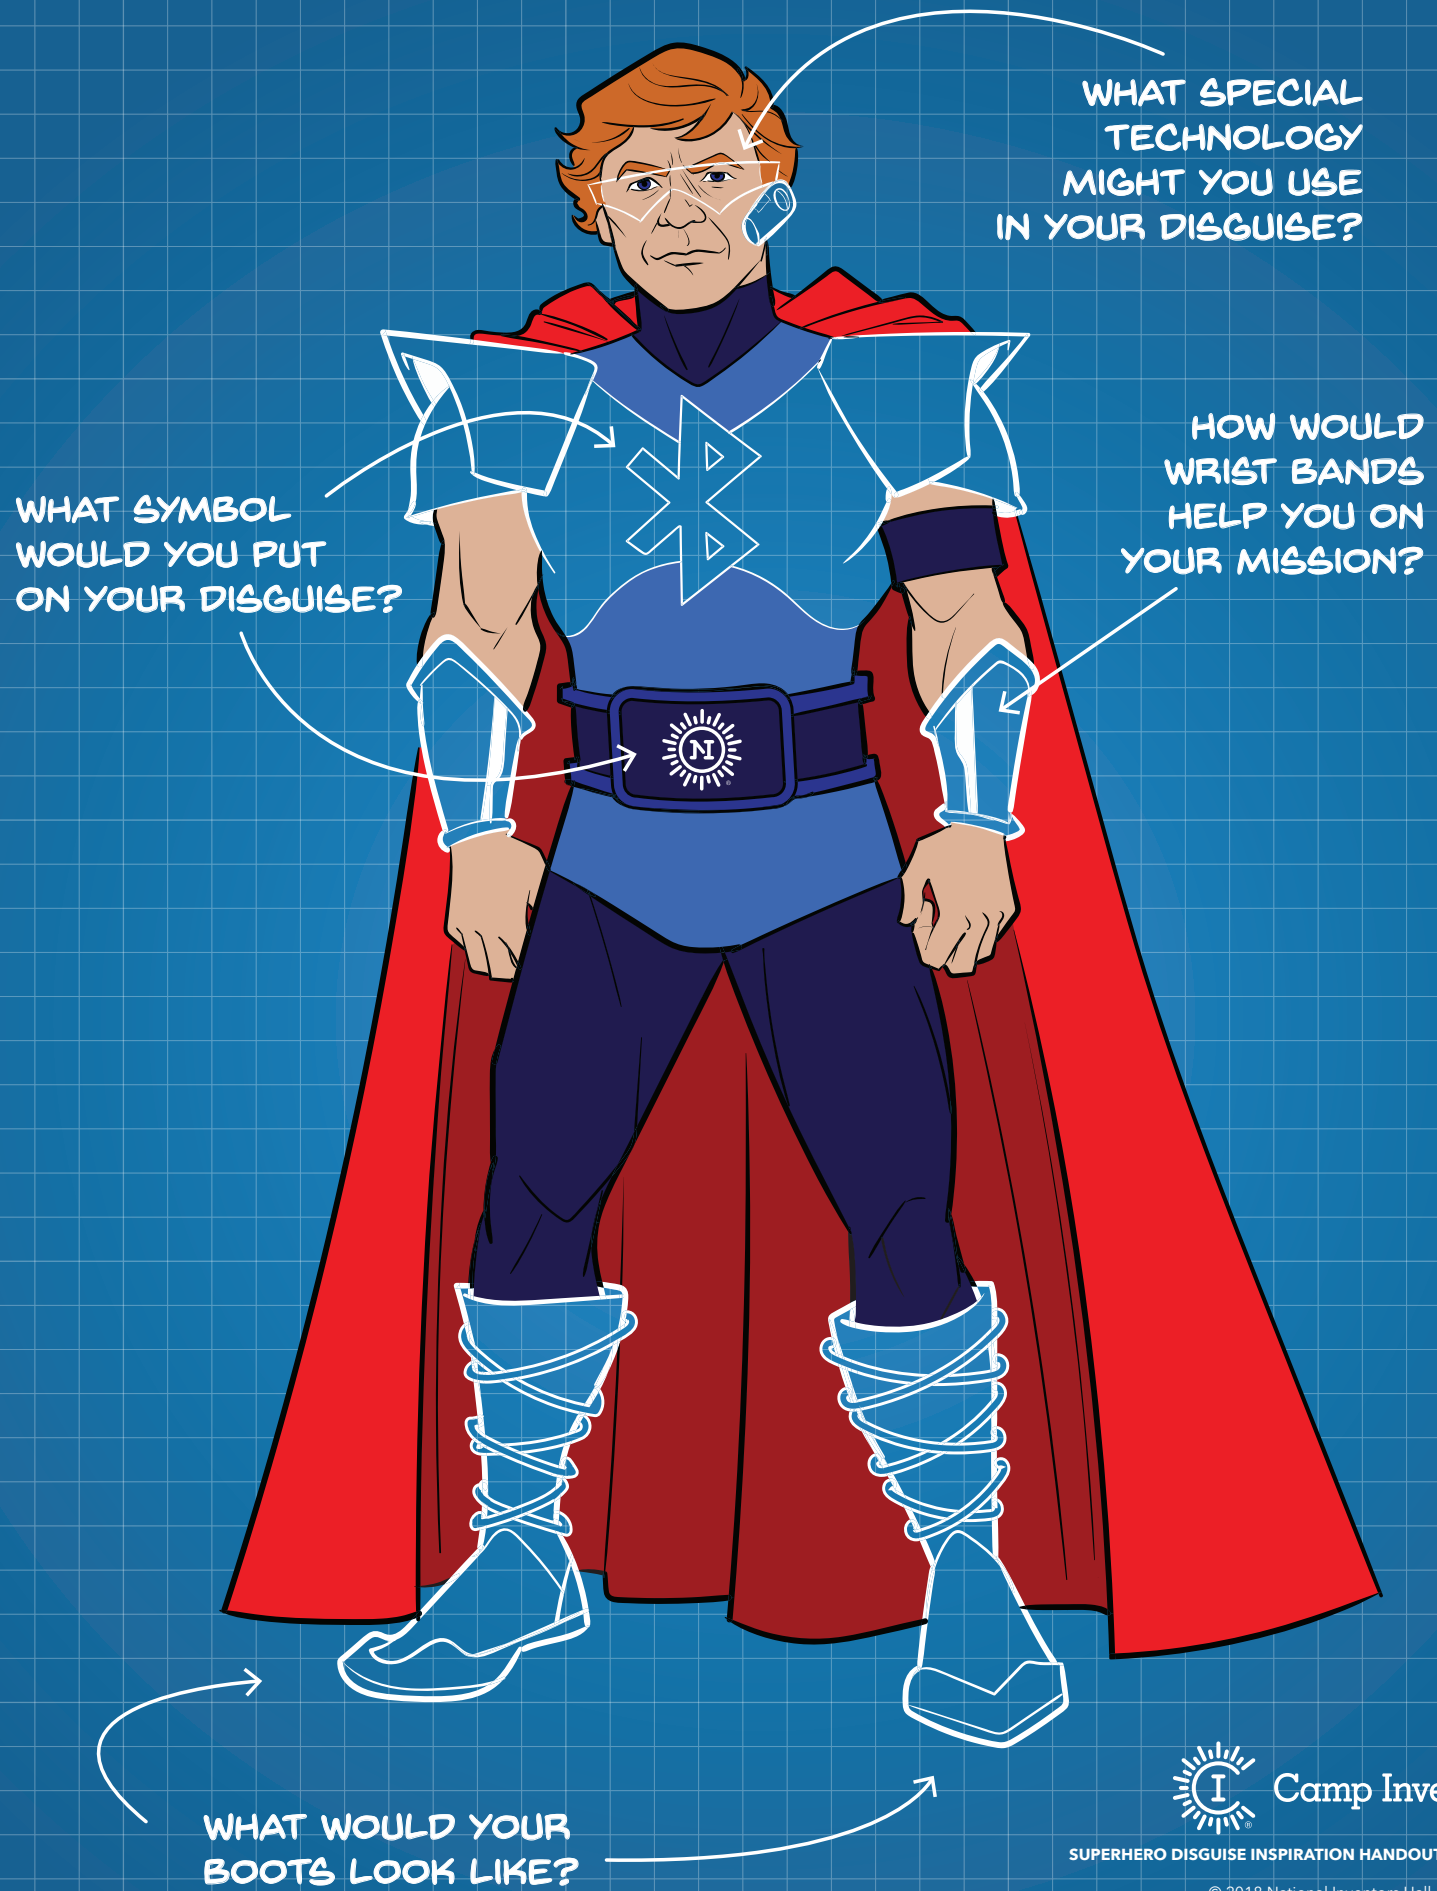

SUPERHERO DISGUISE INSPIRATION

Camp Invention®

SUPERHERO DISGUISE INSPIRATION HANDOUTS #109-741
2 OF 2

© 2018 National Inventors Hall of Fame®, Inc.